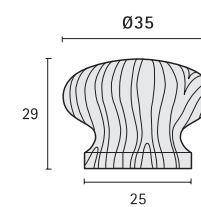

Pino
Pine

Todos los tiradores se suministran con tornillos metálicos M-4 para su montaje en el mueble.

Todos los componentes metálicos están fabricados en aleación de zinc y tienen rosca M-4 para su instalación.

Los tiradores de madera incorporan tuercas de latón M-4 embutidas para su anclaje duradero al mueble.

Todos los componentes de madera proceden de fuentes controladas y sostenibles con certificación FSC.

All fittings are supplied with M-4 metal screws for an easy installation on furniture.

All metal components are die-casted in zinc alloy and have M-4 threads for screwing.

All wooden knobs & handles have inserted M-4 brass nuts for a long lasting and resistant connection to furniture.

All wooden components come from controlled and sustainable forest sources with FSC certification.

248

253

254

255

256