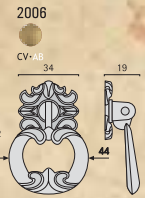

1096

3014

PL-21

- CV-AB
- CuV-AC
- AgV-Pw
- NF-BF

3311

3413

3412

- CV-AB
- CuV-AC
- AgV-Pw
- NF-BF

845

- BL-Wh
- CV-AB
- CuV-AC
- AgV-Pw
- NF-BF
- CRa-CRa
- CV-AB

846

- BL-Wh
- CV-AB
- CuV-AC
- AgV-Pw
- NF-BF

2000

2001

821

Bl-Wh 01 Azul 01 Rosa 02-02
01 Blue 01 Pink

822

Bl-Wh 01 Azul 01 Rosa 02-02 CRa-cRa
01 Blue 01 Pink

330

CV-AB AU-PG

Base para ref. 822 Ø31-35mm
Base for ref. 822 Ø31-35mm

325

AU-PG NB-BN

Base para ref. 822 Ø31-35mm
Base for ref. 822 Ø31-35mm