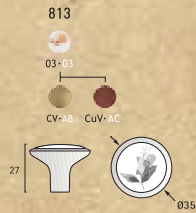

822

Bl-Wh 01 Azul 01 Rosa 02-02 CRa-cRa
01 Blue 01 Pink

330

CV-AB AU-PG

Base para ref. 822 Ø31-35mm
Base for ref. 822 Ø31-35mm

325

AU-PG NB-BN

Base para ref. 822 Ø31-35mm
Base for ref. 822 Ø31-35mm

326

AU-PG NB-BN

Base para ref. 822 Ø40mm
Base for ref. 822 Ø40mm

823

Bl-Wh AU-PG

824.31/824.35

Bl-Wh
CV-AB CuV-AC AgV-Pw NF-BF

825

Bl-Wh CV-AB

Craquelé • White Crackle • Craquelé

818

814

835

836

819

842