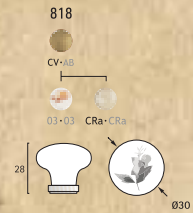

326

AU-PG NB-BN

Base para ref. 822 Ø40mm
Base for ref. 822 Ø40mm

823

Bl-Wh AU-PG

824.31/824.35

Bl-Wh
CV-AB CuV-AC AgV-Pw NF-BF

825

Bl-Wh CV-AB

Craquelé • White Crackle • Craquelé

818

814

835

836

819

842