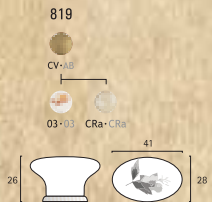

326

AU-PG NB-BN

Base para ref. 822 Ø40mm
Base for ref. 822 Ø40mm

823

Bl-Wh AU-PG

824.31/824.35

Bl-Wh
CV-AB CuV-AC AgV-Pw NF-BF

825

Bl-Wh CV-AB

Craquelé • White Crackle • Craquelé

818

814

835

836

819

842