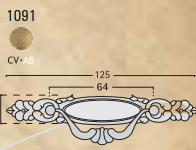

845

- BL-Wh
- CV-AB
- CuV-AC
- AgV-Pw
- NF-BF
- CRa-CRa
- CV-AB

846

- BL-Wh
- CV-AB
- CuV-AC
- AgV-Pw
- NF-BF

2000

2001

821

Bl-Wh 01 Azul 01 Rosa 02-02
01 Blue 01 Pink

822

Bl-Wh 01 Azul 01 Rosa 02-02 CRa-cRa
01 Blue 01 Pink

330

CV-AB AU-PG

Base para ref. 822 Ø31-35mm
Base for ref. 822 Ø31-35mm

325

AU-PG NB-BN

Base para ref. 822 Ø31-35mm
Base for ref. 822 Ø31-35mm